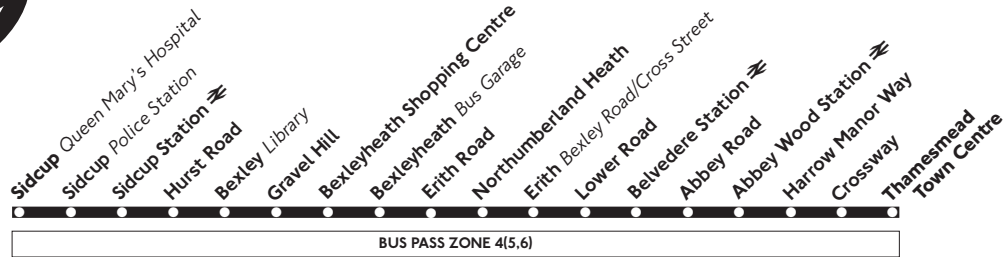

229

Sidcup - Bexleyheath - Thamesmead

Daily

Mondays to Fridays

Sidcup Queen Mary's Hospital	---	0545	0605	0625	0645		1844	1859	1914	1929	1946		06	26	46	2306
Sidcup Station ⇌	---	0549	0609	0629	0649		1849	1904	1919	1934	1951	Then	11	31	51	2311
Bexley Library	---	0557	0617	0937	0657	Then	1858	1913	1928	1942	1959	every	19	39	59	2319
Bexleyheath Shopping Centre	G	0603	0623	0643	0703	about	1905	1920	1935	1948	2005	20 minutes,	25	45	05	2325
Erith Bexley Road/Cross Street	0532	0614	0634	0654	0715	every	1917	1932	1946	1959	2016	at these	36	56	16	until 2336
Belvedere Station Belvedere ⇌	0537	0619	0639	0700	0722	12 minutes	1923	1937	1951	2004	2021	minutes	41	01	21	2341
Abbey Wood Station ⇌	0542	0624	0644	0705	0727	until	1929	1942	1956	2009	2026	past the	46	06	26	2346
Thamesmead Crossway	0547	0629	0649	0710	0732		1934	1947	2001	2014	2031	hour	51	11	31	2351
Thamesmead Town Centre	0553	0635	0655	0716	0738		1940	1953	2007	2020	2037		57	17	37	2357

Sidcup Queen Mary's Hospital	2326	2346
Sidcup Station ⇌	2331	2351
Bexley Library	2339	2359
Bexleyheath Shopping Centre	2345	0005
Erith Bexley Road/Cross Street	2356	0016
Belvedere Station Belvedere ⇌	0001	0021
Abbey Wood Station ⇌	0006	0026
Thamesmead Crossway	0011	0031
Thamesmead Town Centre	0017	0037