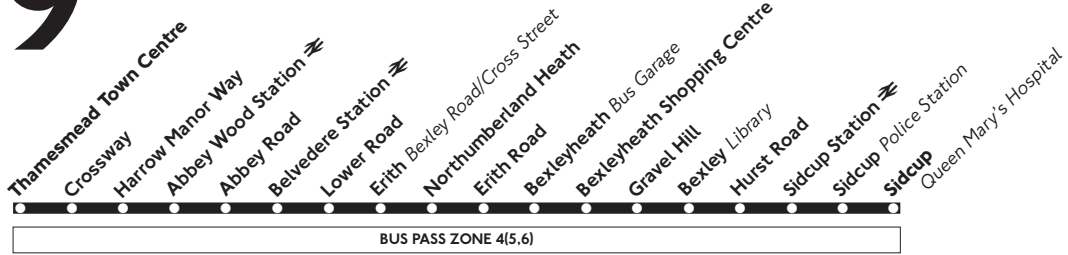

G - Starts from Bexleyheath Bus Garage at 0523.

4.9.99(R) T4431O

229

Thamesmead - Bexleyheath - Sidcup

Daily

Mondays to Fridays

Thamesmead Town Centre	0515	0535	0555	0615	0630	0642	0652				1732	1746	1800	1815	1830	1845	1902	1922
Thamesmead Crossway	0522	0542	0602	0622	0637	0649	0700				1738	1752	1806	1821	1836	1851	1908	1928
Abbey Wood Station ⇌	0527	0547	0607	0627	0642	0654	0706	Then			1742	1756	1810	1825	1840	1855	1912	1932
Belvedere Station Belvedere ⇌	0532	0552	0612	0632	0647	0659	0711	about			1748	1802	1816	1831	1846	1901	1918	1937
Erith Bexley Road/Cross Street	0539	0559	0619	0639	0654	0706	0719	every			1757	1811	1825	1839	1854	1909	1926	1944
Bexleyheath Shopping Centre	0549	0609	0629	0649	0706	0718	0731	12 minutes			1810	1824	1837	1849	1904	1919	1936	1953
Bexley Library	0554	0614	0634	0654	0711	0724	0739	until			1818	1832	1844	1856	1911	1926	1943	1958
Sidcup Station ⇌	0602	0622	0642	0702	0719	0734	0750				1829	1841	1853	1905	1920	1935	1951	2006
Sidcup Queen Mary's Hospital	0606	0626	0646	0706	0723	0738	0754				1833	1845	1857	1909	1924	1939	1955	2010
Thamesmead Town Centre	1942			02 22 42			2302	2322										
Thamesmead Crossway	1948	Then		08 28 48			2308	2328										
Abbey Wood Station ⇌	1952	every		12 32 52			2312	2332										
Belvedere Station Belvedere ⇌	1957	20 minutes,		17 37 57			2317	2337										
Erith Bexley Road/Cross Street	2004	at these		24 44 04	until		2324	2344										
Bexleyheath Shopping Centre	2013	minutes		33 53 13			2333	2353										
Bexley Library	2018	past the		38 58 18			2338	2358										
Sidcup Station ⇌	2026	hour		46 06 26			2346	0006										
Sidcup Queen Mary's Hospital	2030			50 10 30			2350	0010										